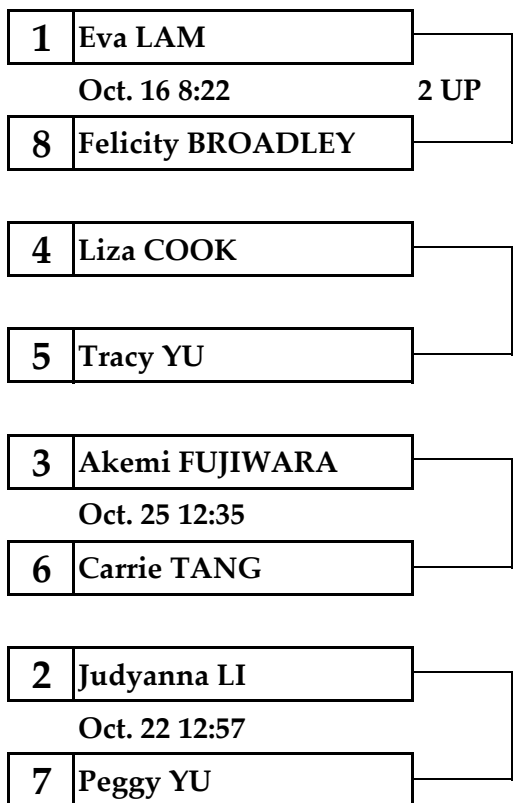

Discovery Bay Ladies Day - Single Match Play 2018

Division II

Quarter Final

Must be completed
on or before 2 Nov 2018

Semi-final

Must be completed
on or before 23 Nov 2018

Final

Must be completed
on or before 14 Dec 2018